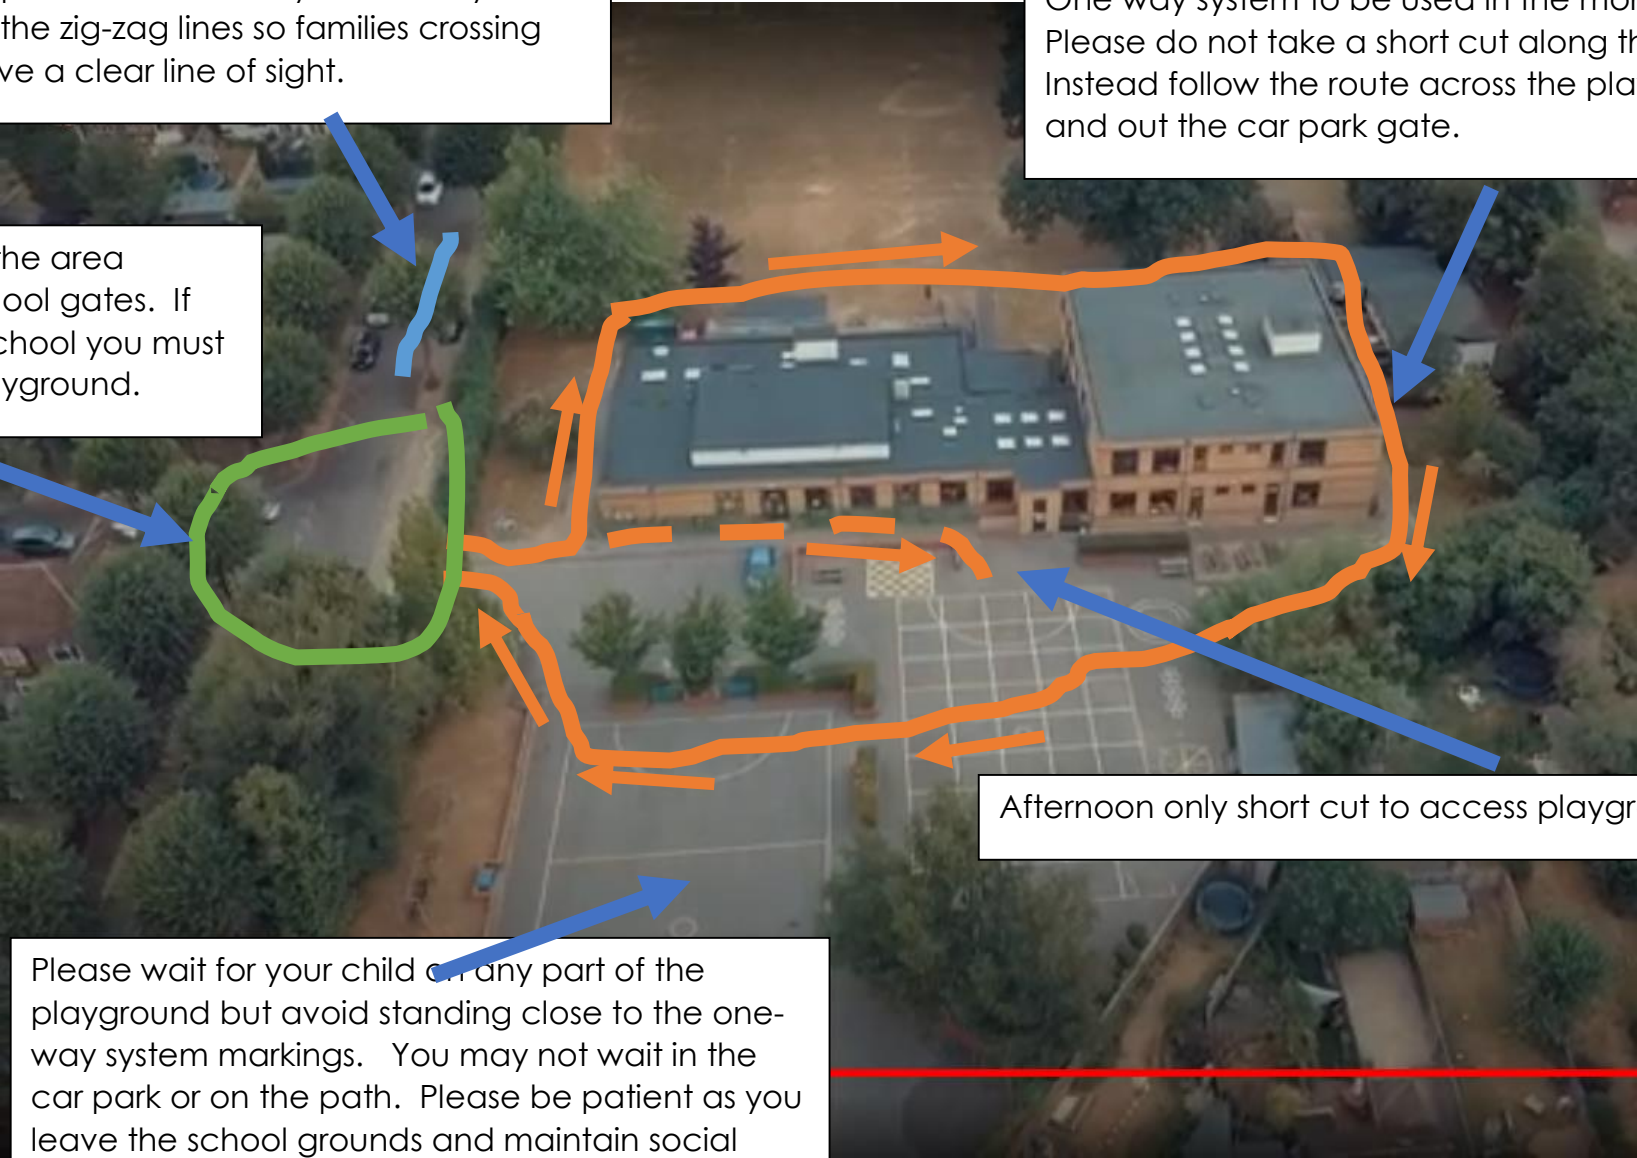

Morning drop off zone. Please you ensure you stop before the zig-zag lines so families crossing the road have a clear line of sight.

One way system to be used in the morning. Please do not take a short cut along the path. Instead follow the route across the playground and out the car park gate.

Do not wait in the area around the school gates. If you come to school you must wait on the playground.

Afternoon only short cut to access playground

Please wait for your child on any part of the playground but avoid standing close to the one-way system markings. You may not wait in the car park or on the path. Please be patient as you leave the school grounds and maintain social distancing. Please leave by the car park gates rather than the footpath.